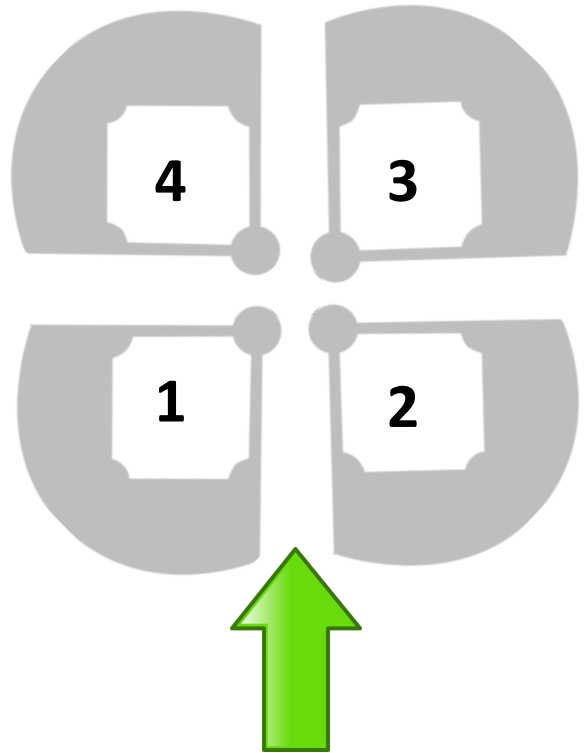

RIVERHEAD RECREATION BALL FIELDS & COMMUNITY CENTERS

ELMER STOTZKY MEMORIAL PARK– BALL FIELDS

Field #1– Skinned Infield (Softball)

Field #2– Skinned Infield (Softball)

Field #3- Grass Infield (Baseball)

Field #4– Skinned Infield (Softball)

Field #5- Grass Infield (Baseball)

Field #6– Grass Infield (Tee ball)

VETERANS MEMORIAL PARK– BALL FIELDS

Field #1– 90ft Baseball Field (Grass Infield)

Field #2– Skinned Infield (Softball)

Field #3– Skinned Infield (Softball)

Field #4– Skinned Infield (Softball)

GEORGE YOUNG COMMUNITY CENTER

HENRY PFEIFFER COMMUNITY CENTER